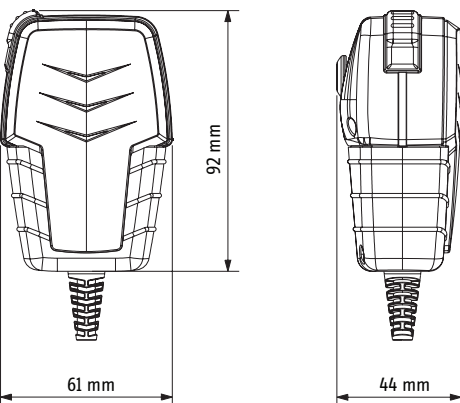

## Technical Specifications

Weight SAILOR 6210/6215 transceiver unit, approx.	< 1.2kg
Weight SAILOR 6210/6215 transceiver unit incl. Hand Microphone and mounting bracket, approx.	< 1,5kg
Operational Temperature Range	-15°C to 55°C
Storage Temperature Range	-40°C to 80°C
Power Supply	12VDC Nominal (10,8- 15,6VDC)
Frequency Range	TX 156,000-161,450, RX 156,000-163,425 MHz
Channel Spacing/Bandwidth	12.5kHz and 25kHz
Receiver Sensitivity	< -119dBm Typically @ 20dB SINAD CCITT Weighted
Antenna	Connector UHF Plug PL259. 50 Ohm Antenna 1-antenna operation for both VHF and DSC communication