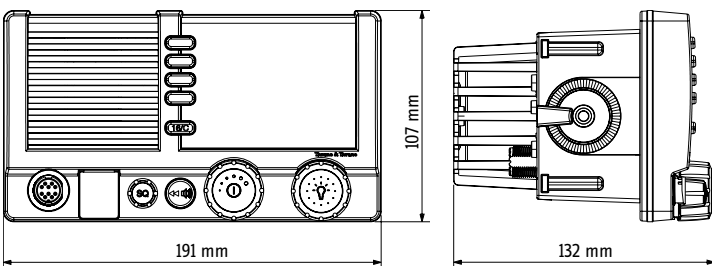

## Technical Specifications

Weight SAILOR 6210/6215 transceiver unit, approx.	< 1.2kg
Weight SAILOR 6210/6215 transceiver unit incl. Hand Microphone and mounting bracket, approx.	< 1,5kg
Operational Temperature Range	-15°C to 55°C
Storage Temperature Range	-40°C to 80°C
Power Supply	12VDC Nominal (10,8- 15,6VDC)
Frequency Range	TX 156,000-161,450, RX 156,000-163,425 MHz
Channel Spacing/Bandwidth	12.5kHz and 25kHz
Receiver Sensitivity	< -119dBm Typically @ 20dB SINAD CCITT Weighted
Antenna	Connector UHF Plug PL259. 50 Ohm Antenna 1-antenna operation for both VHF and DSC communication